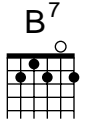

IMPORTED PDF IMAGES

PDF

Musical notation for the first system, consisting of a grand staff with treble and bass clefs. The key signature has two sharps (F# and C#) and the time signature is 3/4. The first measure contains a wavy line. The second measure contains a wavy line and a circled letter 'A'. The third measure contains a red spiral line.

Musical notation for the second system, starting with a measure number '4'. It consists of a grand staff with treble and bass clefs. The key signature has two sharps (F# and C#). The first measure contains a dashed arrow pointing right and a solid black circle. The second measure contains a solid black circle and a bracket. The third measure contains a bracket and a dashed arrow pointing right. The system ends with a large black infinity symbol. Below the staff, there are wavy lines, a solid black circle, and an open circle.