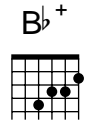

IMPORTED PDF IMAGES

PDF

Musical notation for the first system, consisting of a grand staff with treble and bass clefs. The key signature has two sharps (F# and C#) and the time signature is 3/4. The first measure contains a wavy line. The second measure contains a wavy line and a circled letter 'A'. The third measure contains a red spiral line.

Musical notation for the second system, starting with a measure number '4'. It consists of a grand staff with treble and bass clefs. The key signature has two sharps (F# and C#). The first measure contains a dashed arrow pointing right and a solid black circle. The second measure contains a solid black circle and a bracket. The third measure contains a bracket and a dashed arrow pointing right. The system ends with a large black infinity symbol. Below the staff, there are wavy lines, a solid black circle, and an open circle.